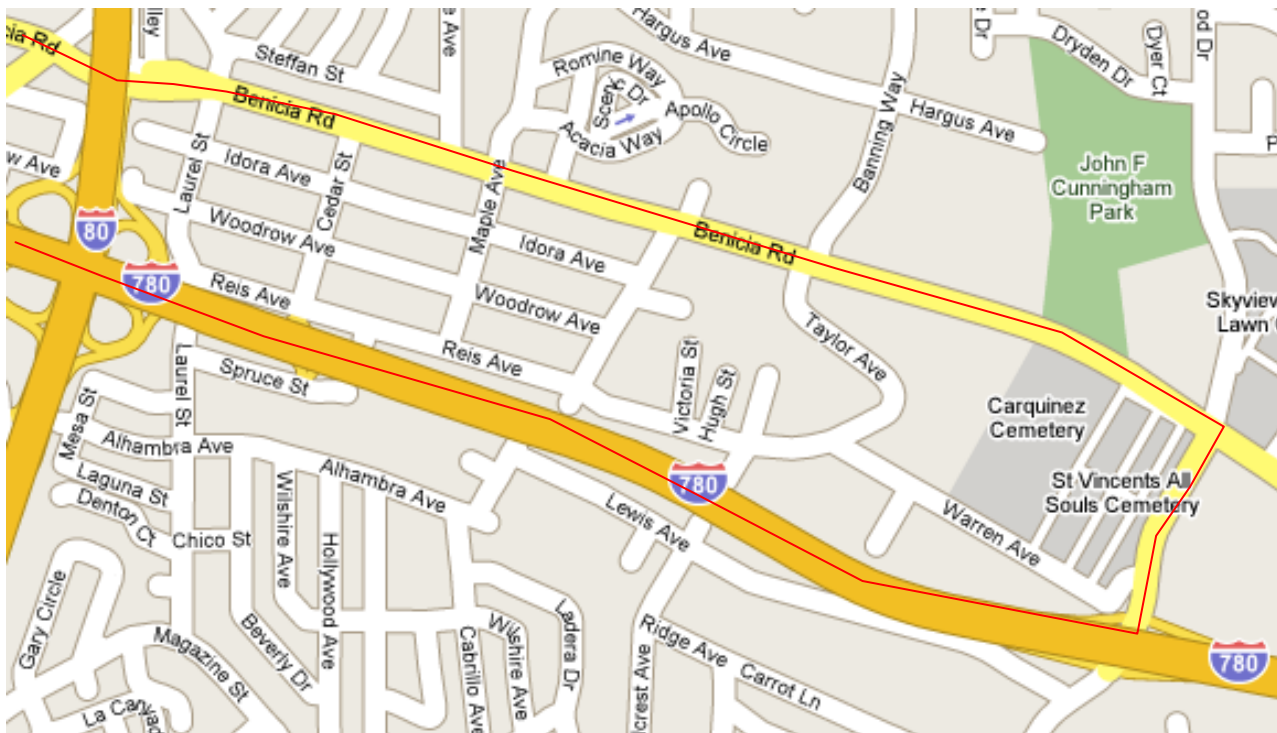

TreeCycling - Webelos 2

Bounded by Benicia Rd - Solano Ave - I-80

Questions - Call Jeremy - cell (707) 373-6907 or
Call Ed - cell (707) 373-4145

TreeCycling - Webelos 1

Bounded by Curtola Parkway/780 - Solano Ave - Benicia Rd - Rollingwood Dr

Questions - Call Jeremy - cell (707) 373-6907 or
Call Ed - cell (707) 373-4145

TreeCycling - Bears

Bounded by Springs Rd - Rollingwood Ave - Georgia St - Oakwood Ave

Questions - Call Jeremy - cell (707) 373-6907 or
Call Ed - cell (707) 373-4145

TreeCycling - Wolves

Bounded by Georgia St - Rollingwood Dr - Benicia Rd - I-80

Questions - Call Jeremy - cell (707) 373-6907 or
Call Ed - cell (707) 373-4145

TreeCycling - Tigers

Bounded by Springs Rd - Oakwood Ave - Georgia St - I-80