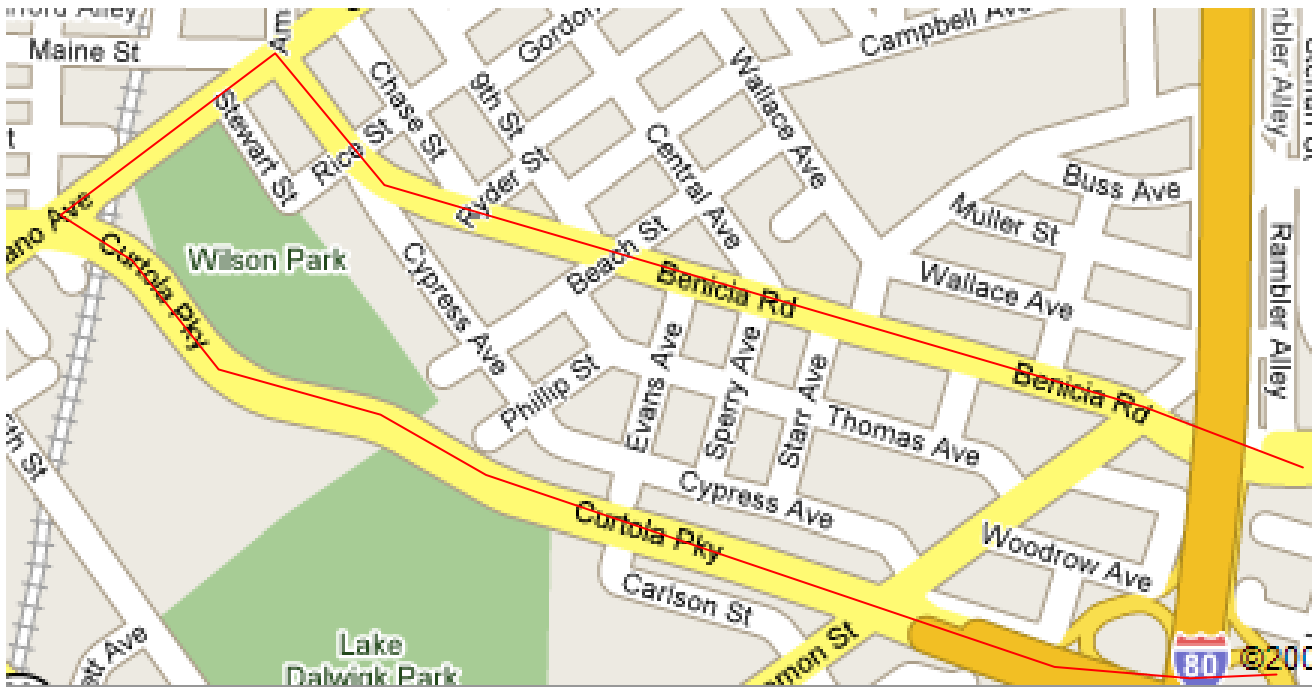

TreeCycling - Webelos 2

Bounded by Benicia Rd - Solano Ave - I-80

Questions - Call Jeremy - cell (707) 373-6907 or
Call Ed - cell (707) 373-4145

TreeCycling - Webelos 1

Bounded by Curtola Parkway/780 - Solano Ave - Benicia Rd - Rollingwood Dr

TreeCycling - Wolves

Bounded by Georgia St - Rollingwood Dr - Benicia Rd - I-80

Questions - Call Jeremy - cell (707) 373-6907 or
Call Ed - cell (707) 373-4145

TreeCycling - Tigers

Bounded by Springs Rd - Oakwood Ave - Georgia St - I-80