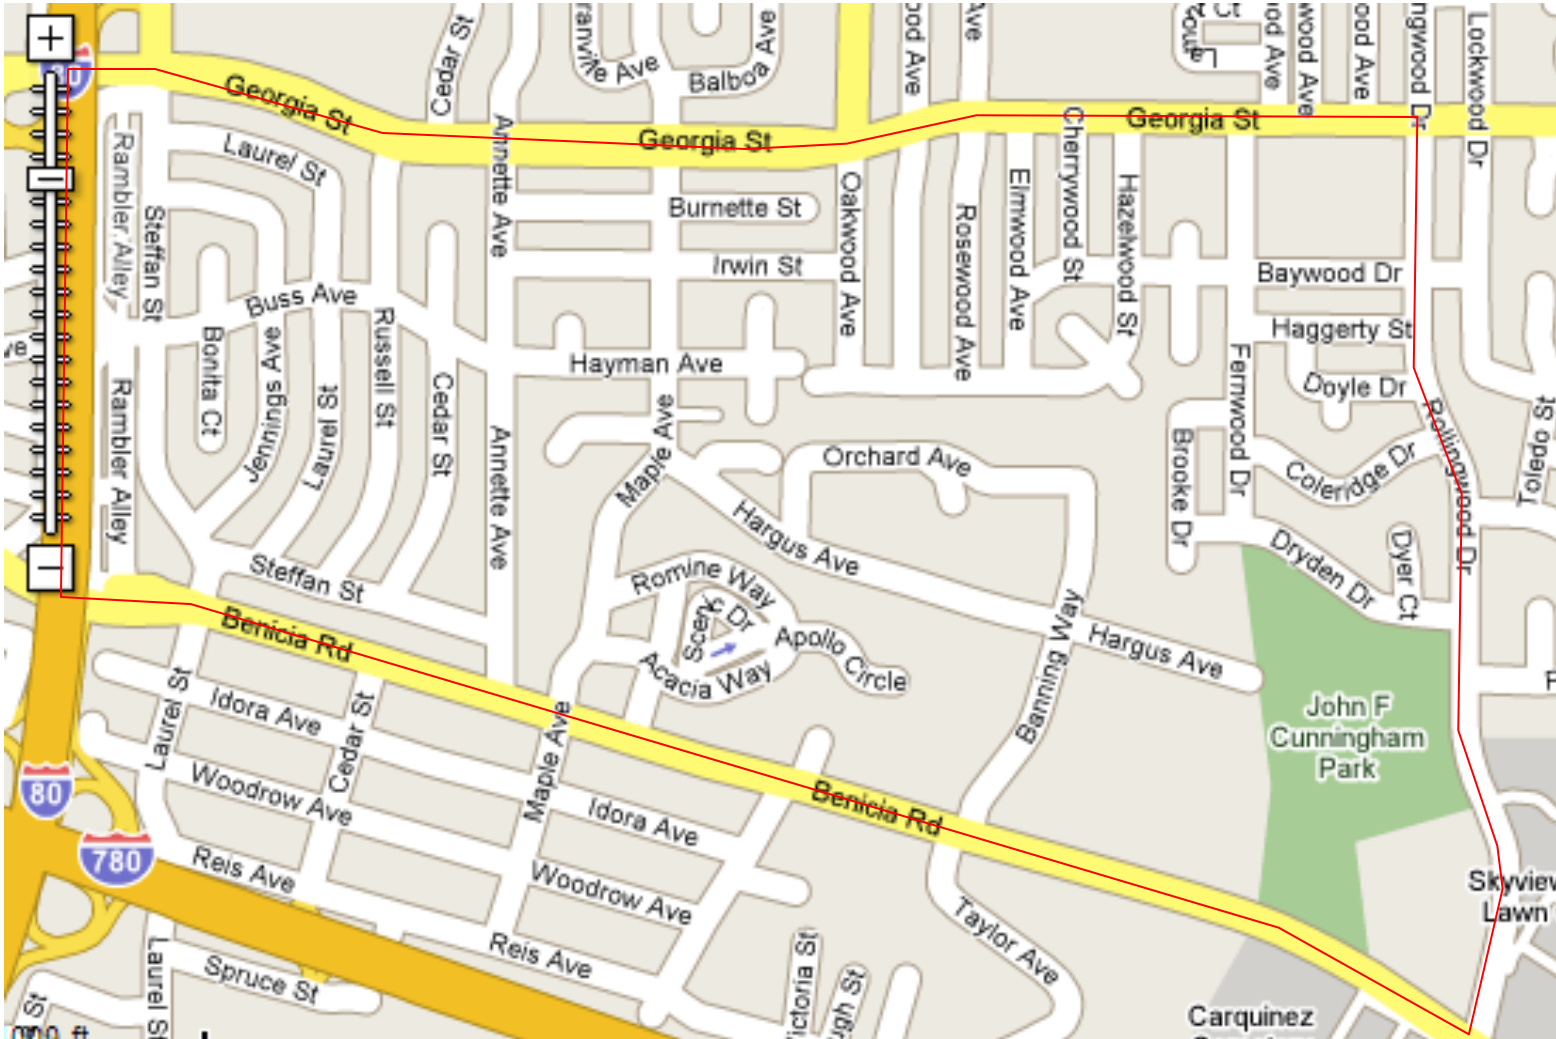

TreeCycling - Webelos 2

Bounded by Benicia Rd - Solano Ave - I-80

Questions - Call Jeremy - cell (707) 373-6907 or
Call Ed - cell (707) 373-4145

TreeCycling - Webelos 1

Bounded by Curtola Parkway/780 - Solano Ave - Benicia Rd - Rollingwood Dr

Questions - Call Jeremy - cell (707) 373-6907 or
Call Ed - cell (707) 373-4145

TreeCycling - Bears

Bounded by Springs Rd - Rollingwood Ave - Georgia St - Oakwood Ave

Questions - Call Jeremy - cell (707) 373-6907 or
Call Ed - cell (707) 373-4145

TreeCycling - Wolves

Bounded by Georgia St - Rollingwood Dr - Benicia Rd - I-80

Questions - Call Jeremy - cell (707) 373-6907 or
Call Ed - cell (707) 373-4145

TreeCycling - Tigers

Bounded by Springs Rd - Oakwood Ave - Georgia St - I-80