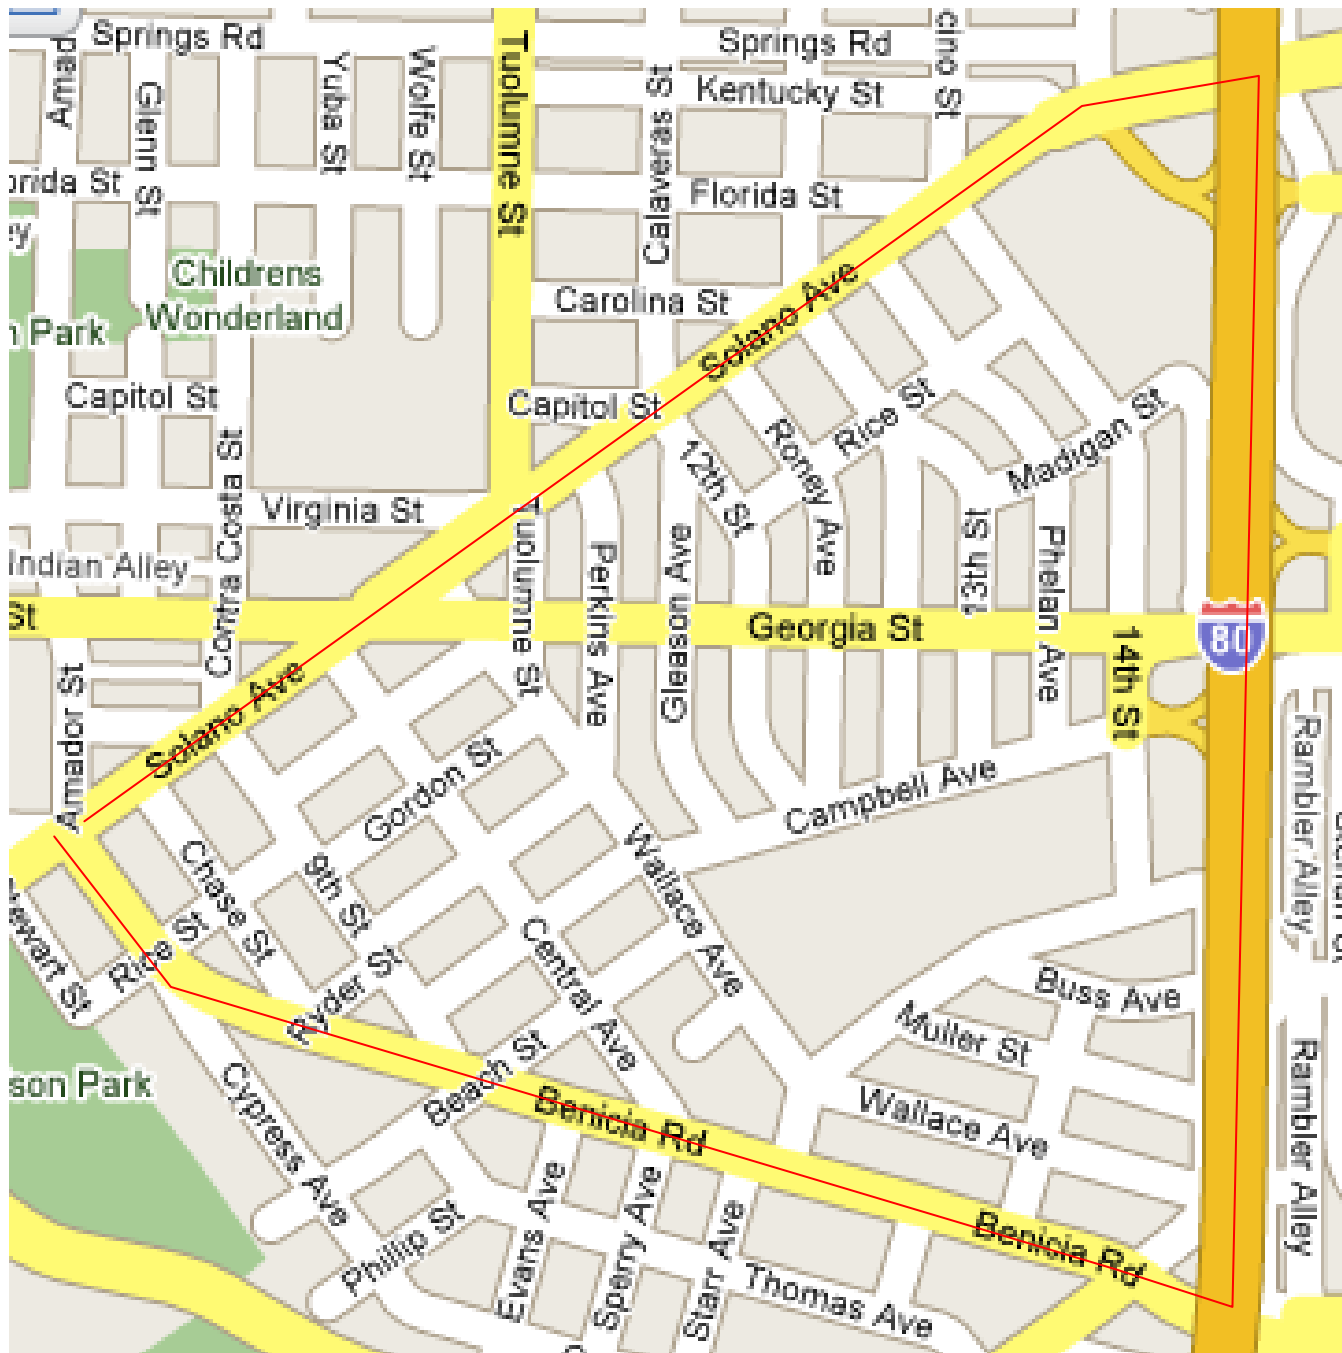

TreeCycling - Webelos 2

Bounded by Benicia Rd - Solano Ave - I-80

Questions - Call Jeremy - cell (707) 373-6907 or
Call Ed - cell (707) 373-4145

TreeCycling - Webelos 1

Bounded by Curtola Parkway/780 - Solano Ave - Benicia Rd - Rollingwood Dr

Questions - Call Jeremy - cell (707) 373-6907 or
Call Ed - cell (707) 373-4145

TreeCycling - Bears

Bounded by Springs Rd - Rollingwood Ave - Georgia St - Oakwood Ave

Questions - Call Jeremy - cell (707) 373-6907 or
Call Ed - cell (707) 373-4145

TreeCycling - Wolves

Bounded by Georgia St - Rollingwood Dr - Benicia Rd - I-80

Questions - Call Jeremy - cell (707) 373-6907 or
Call Ed - cell (707) 373-4145

TreeCycling - Tigers

Bounded by Springs Rd - Oakwood Ave - Georgia St - I-80