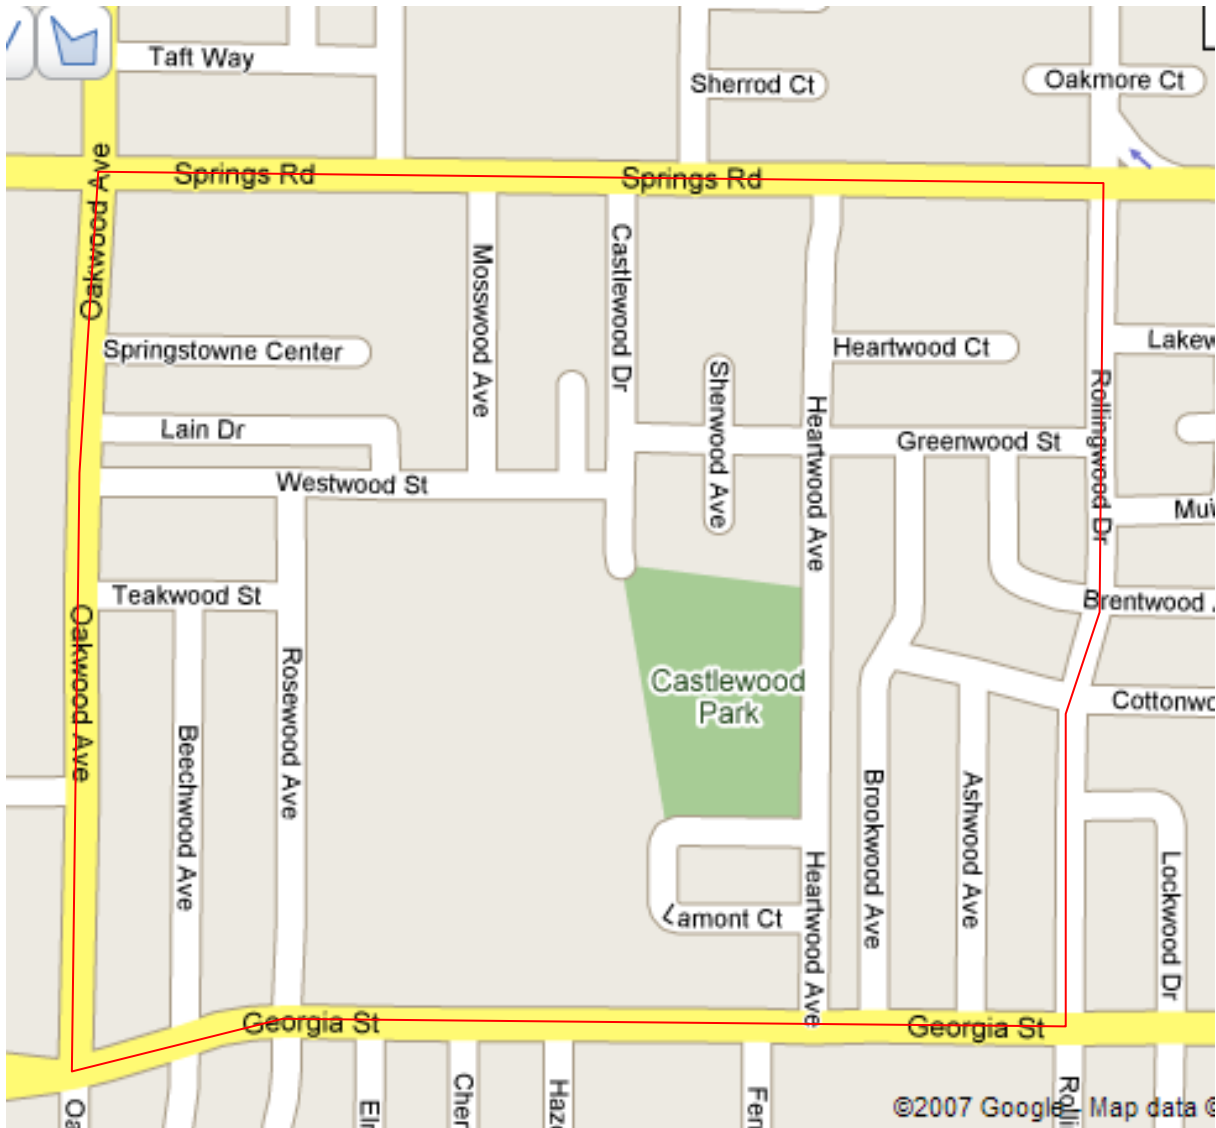

TreeCycling - Webelos 2

Bounded by Benicia Rd - Solano Ave - I-80

Questions - Call Jeremy - cell (707) 373-6907 or
Call Ed - cell (707) 373-4145

TreeCycling - Webelos 1

Bounded by Curtola Parkway/780 - Solano Ave - Benicia Rd - Rollingwood Dr

Questions - Call Jeremy - cell (707) 373-6907 or
Call Ed - cell (707) 373-4145

TreeCycling - Bears

Bounded by Springs Rd - Rollingwood Ave - Georgia St - Oakwood Ave

Questions - Call Jeremy - cell (707) 373-6907 or
Call Ed - cell (707) 373-4145

TreeCycling - Wolves

Bounded by Georgia St - Rollingwood Dr - Benicia Rd - I-80

Questions - Call Jeremy - cell (707) 373-6907 or
Call Ed - cell (707) 373-4145

TreeCycling - Tigers

Bounded by Springs Rd - Oakwood Ave - Georgia St - I-80